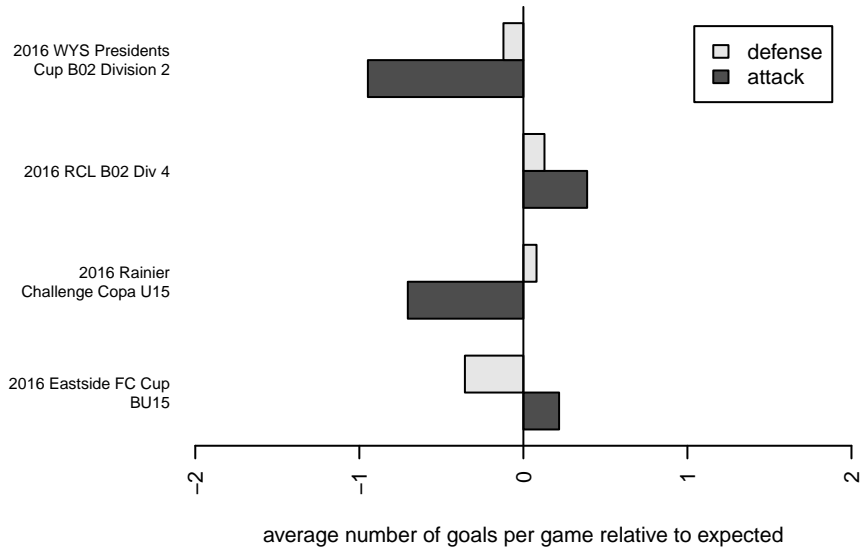

Performance relative to 13 month average