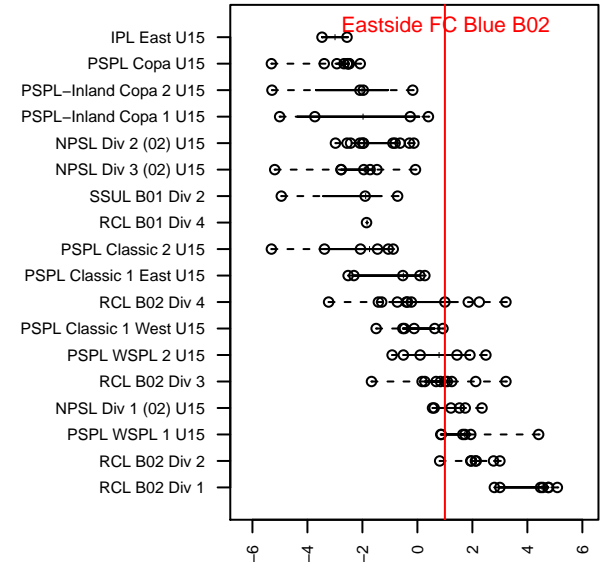

**attack and defense rating
relative to others at age
and all opponents in last 13 months**