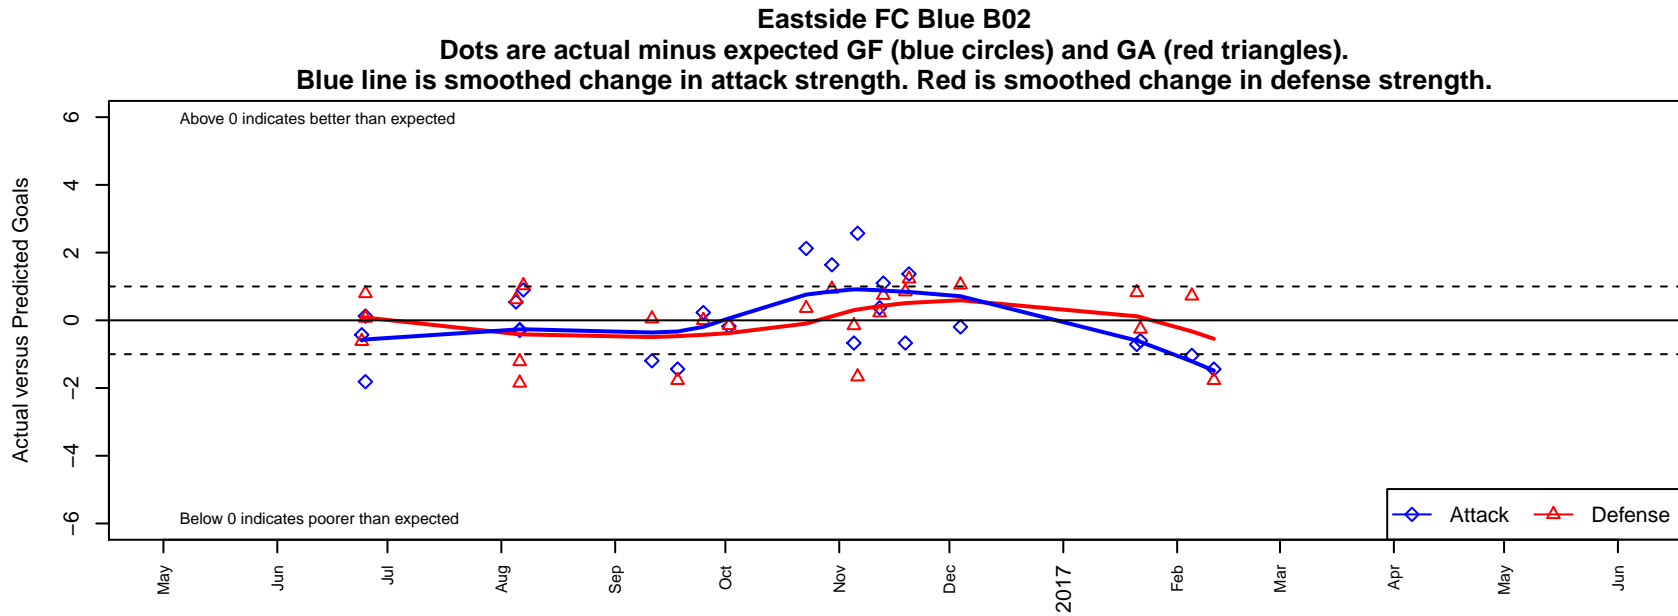

**attack and defense variance (black dot)
relative to other teams
and top 10 in region**

**attack and defense rating
relative to others at age
and all opponents in last 13 months**

Eastside FC Blue B02

Eastside FC
Preston, WA
B02 total strength=1391
attack=9.73 defense=6.17
fall league = RCL B02 Div 4

alt names used:
EFC B02 Blue
Eastside FC B02 Blue
Eastside FC B02 Blue C
Eastside FC B02 Blue C

Venues played:
2016 Rainier Challenge Copa U15
2016 Eastside FC Cup BU15
2016 RCL B02 Div 4
2016 WYS Presidents Cup B02 Division 2