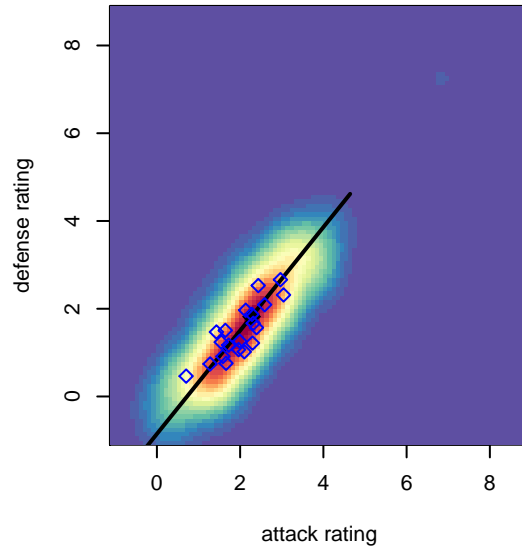

**attack and defense rating
relative to others at age
and all opponents in last 13 months**