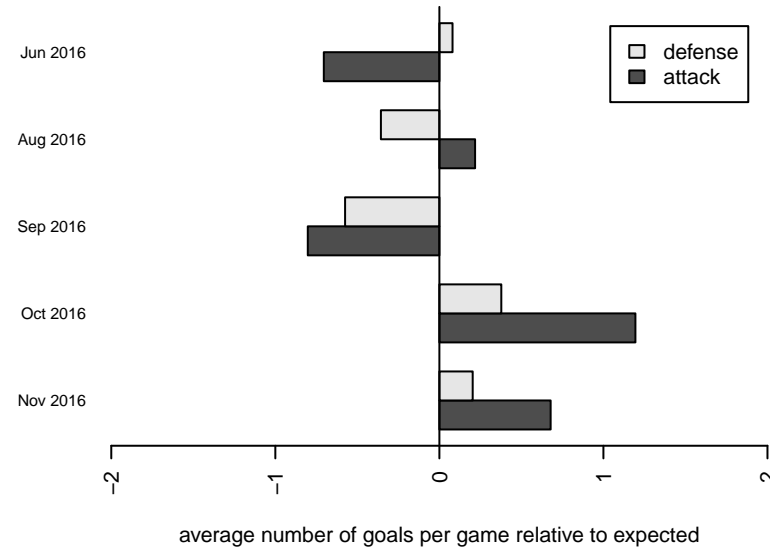

Performance relative to 13 month average