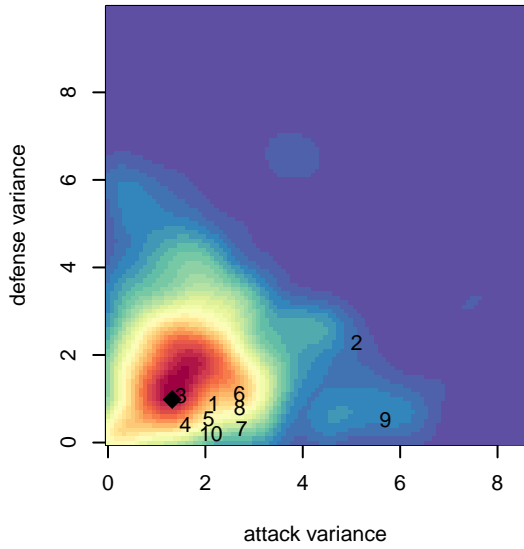

**attack and defense variance (black dot)
relative to other teams
and top 10 in region**